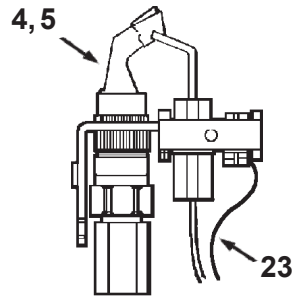

COMMERCIAL TANK TYPE WATER HEATER

REPLACEMENT PARTS LIST

**MODELS SBD71120NE - SBD100400NE/A:
STANDARD AND ASME (A)
SERIES 118, 119**

Damper Drive Assembly

Harness - Control

Gas Valve - Natural

Gas Valve - LP

Control Thermostat

On Off Switch

Honeywell Control Ignition Module

ITEM	PARTS DESCRIPTION	SBD71120NE	SBD81154NE	SBD81180NE	SBD100199NET	SBD100199NE
------	-------------------	------------	------------	------------	--------------	-------------